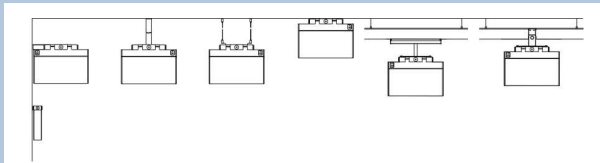

TEX700-ATS / LED EXIT SIGN