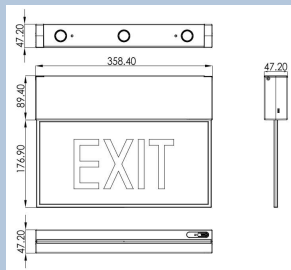

## Mounting Possibility

### Specification Data

- Model:** TEX700-ATS
- Communication Protocol:** Wi-Fi
- Mode of Operation:** Maintained
- Input Voltage:** 240VAC 50 Hz
- Power:** 5W
- Battery:** Ni-Cd
- Duration:** 2-3 Hours
- Lamp Source:** White LED
- Charging Period:** 16-24 Hours (Full Charge)
- Housing:** PC+ABS Fire Retardant
- Weight:** 1.2Kg
- Mounting:** Wall/Ceiling Mounted (optional bracket for recessed ceiling)
- Compliance:** SS563:2010, SS IEC60598-2-22::2016
- Ingress Protection:** IP30
- Warranty:** 3 Year

### Ordering Guide

- TEX700-ATS
- TEX700LA-ATS
- TEX700RA-ATS
- TEX700DWA-ATS
- TEX700DNA-ATS
- TEX700RM-ATS
- TEX700RMLA-ATS
- TEX700RMRA-ATS
- TEX700RMUA-ATS
- TEX700RMDA-ATS
- TEX700RMDWA-ATS

- LA=Single Sided Left Arrow
- RA=Single Sided Right Arrow
- DWA=Double Sided with Arrow
- DNA=Double Sided Non Arrow
- RM=Running Man
- RMLA=Running Man Left Arrow
- RMRA=Running Man Right Arrow
- RMUA=Running Man Up Arrow
- RMDA=Running Man Double Arrow
- RMDWA=Running Man Double Sided with Arrow